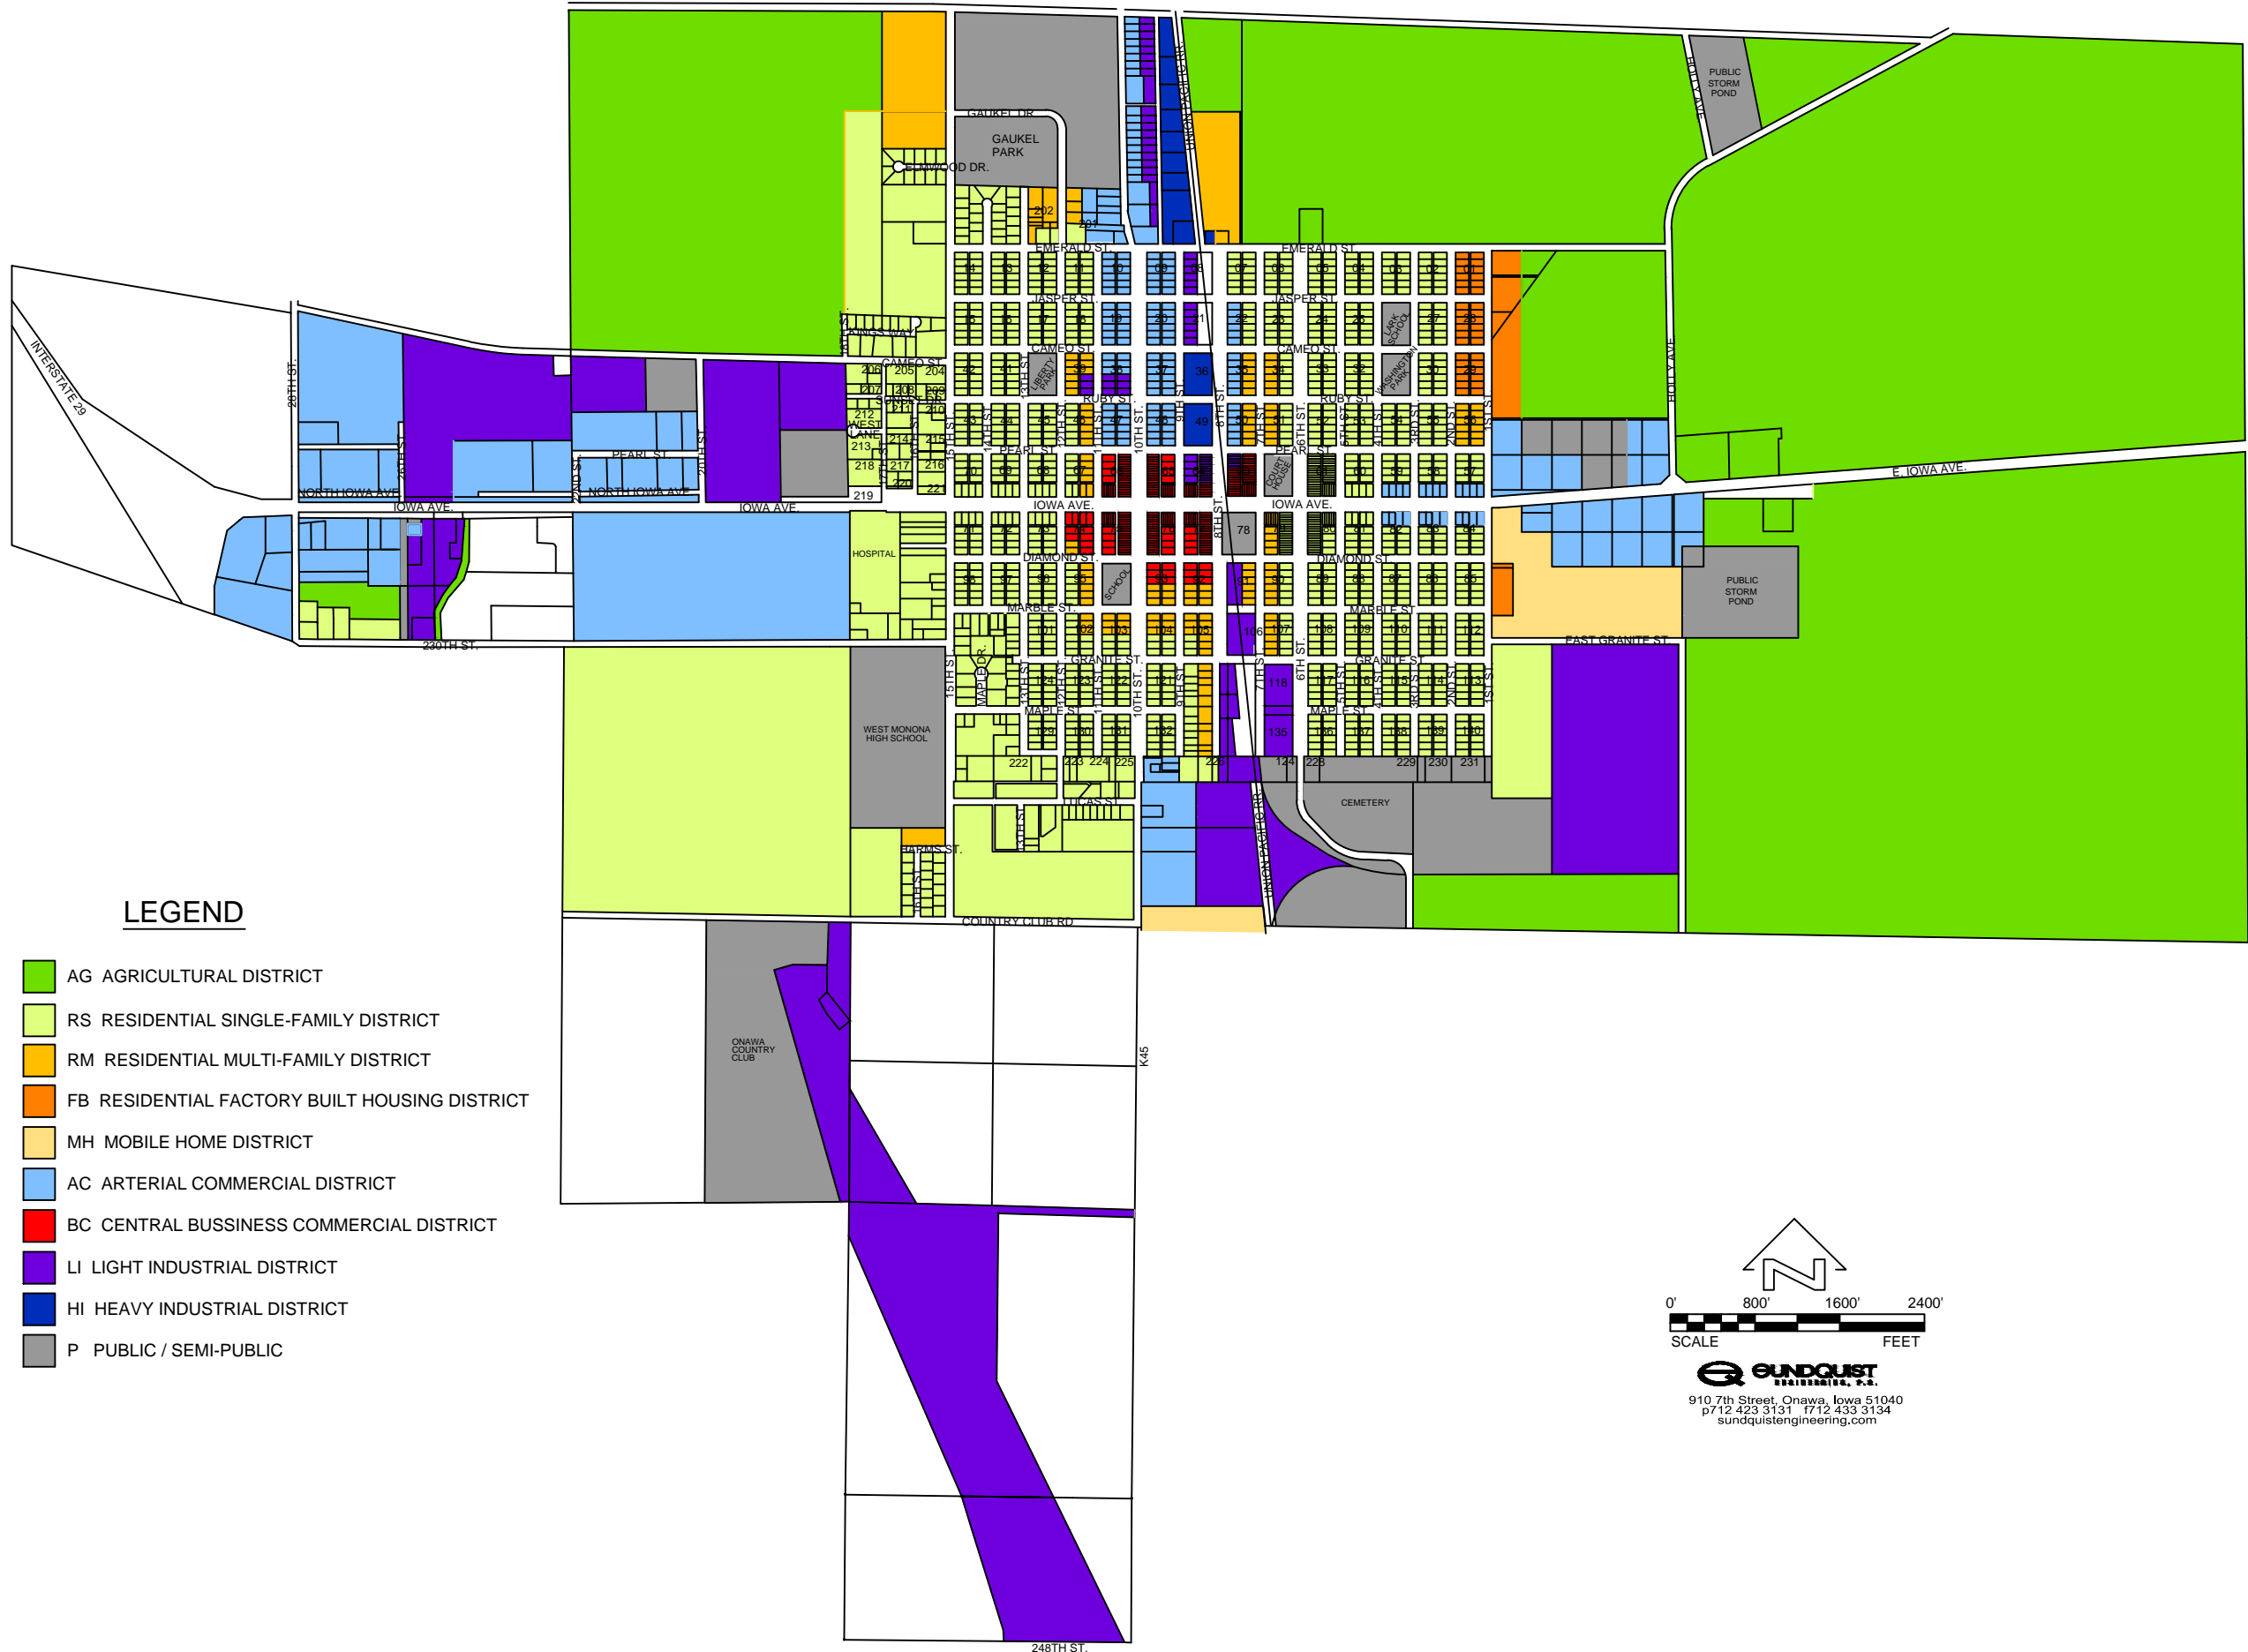

# CITY OF ONAWA OFFICIAL ZONING MAP

## LEGEND

- AG AGRICULTURAL DISTRICT
- RS RESIDENTIAL SINGLE-FAMILY DISTRICT
- RM RESIDENTIAL MULTI-FAMILY DISTRICT
- FB RESIDENTIAL FACTORY BUILT HOUSING DISTRICT
- MH MOBILE HOME DISTRICT
- AC ARTERIAL COMMERCIAL DISTRICT
- BC CENTRAL BUSSINESS COMMERCIAL DISTRICT
- LI LIGHT INDUSTRIAL DISTRICT
- HI HEAVY INDUSTRIAL DISTRICT
- P PUBLIC / SEMI-PUBLIC

  
 0' 800' 1600' 2400'  
 SCALE FEET  
  
 910 7th Street, Onawa, Iowa 51040  
 p712 423 3131 f712 433 3134  
 sundquistengineering.com